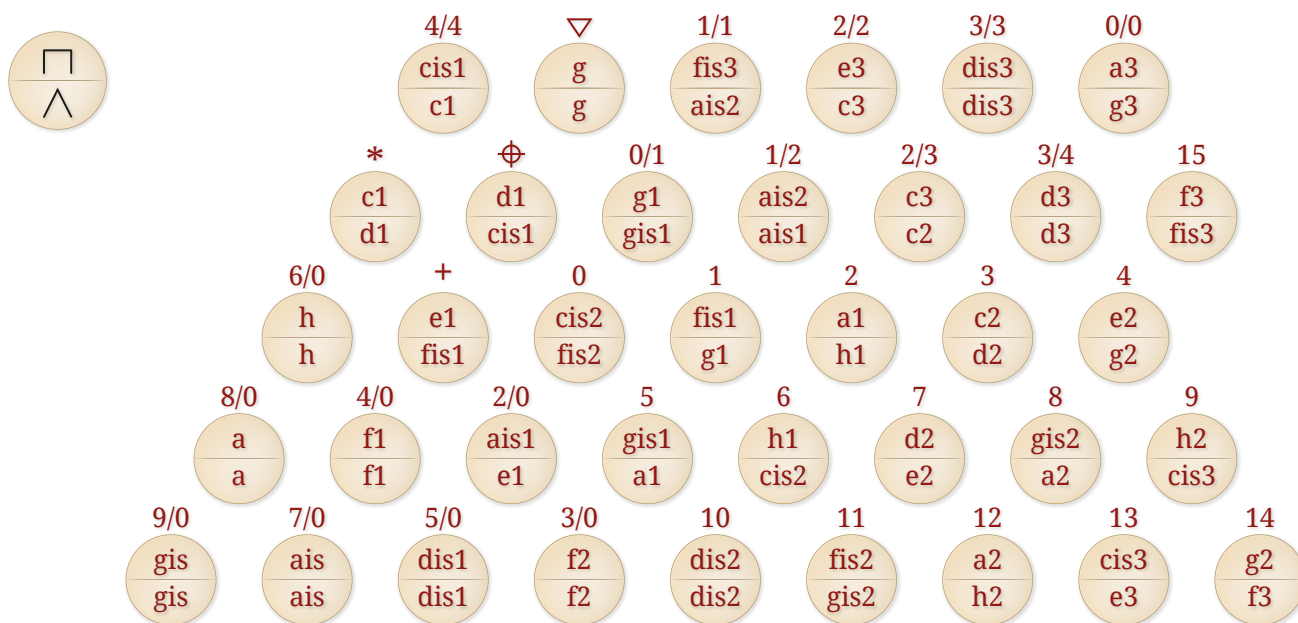

## 37 Tasten Diskant | rechte Hand

## 35 Tasten Bass | linke Hand