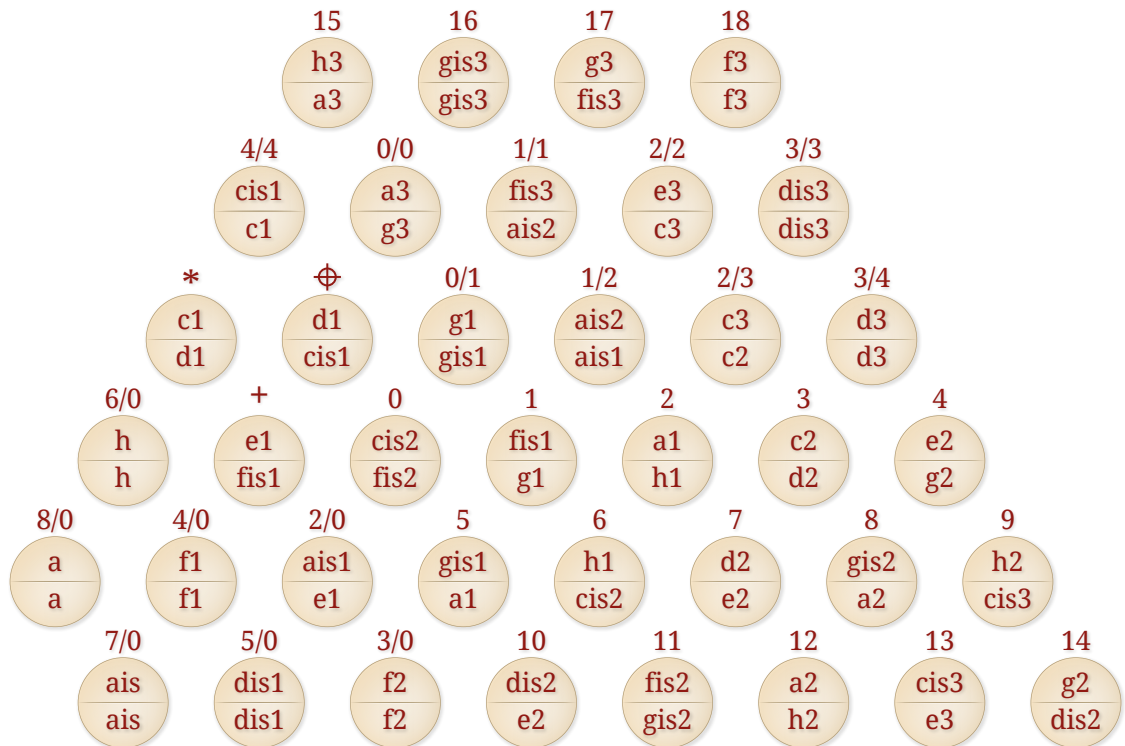

38 Tasten Diskant | rechte Hand

33 Tasten Bass | linke Hand