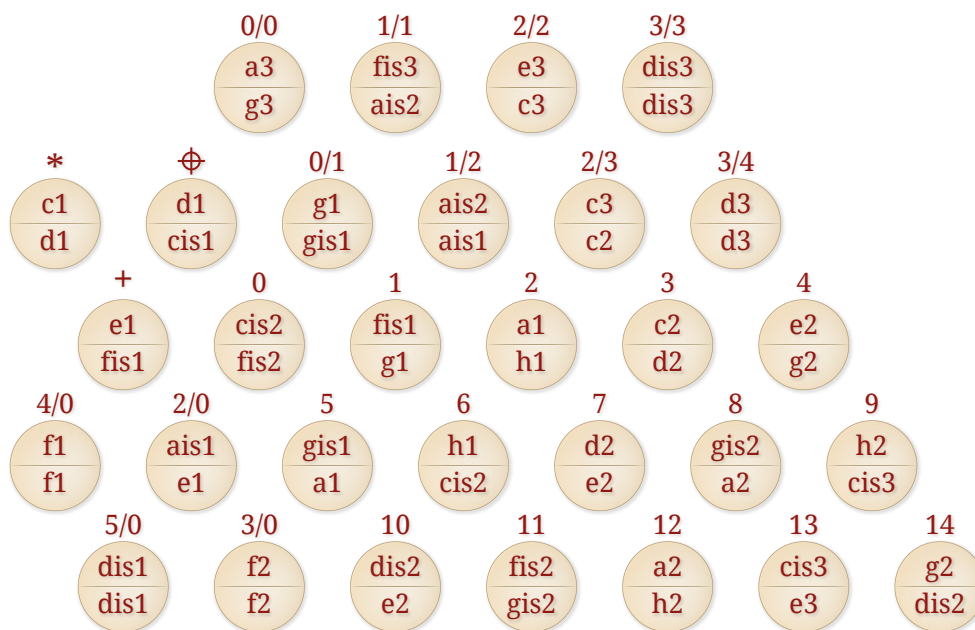

## 30 Tasten Diskant | rechte Hand

## 25 Tasten Bass | linke Hand